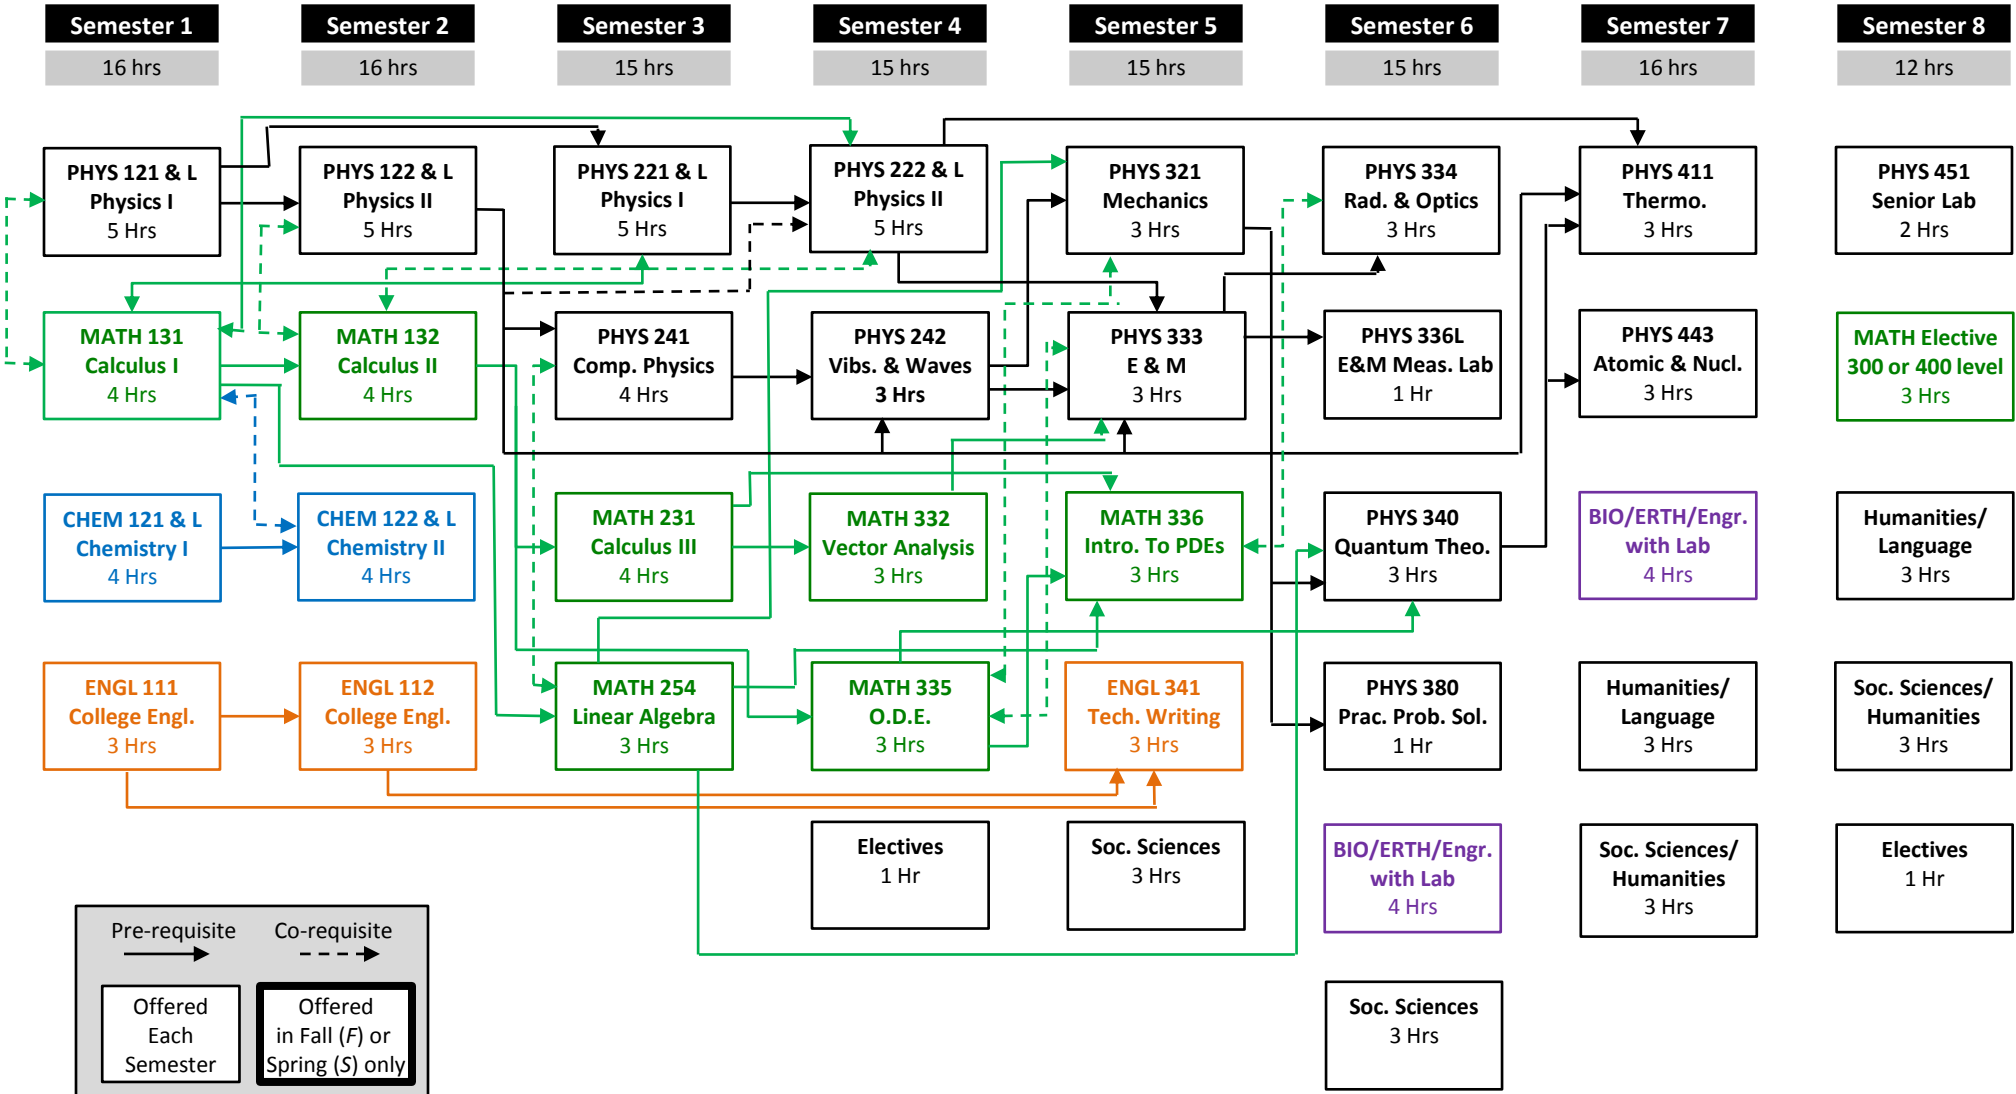

Sequence Chart for NMT Physics

Effective Fall 2017 (total 120 Hrs)

Social Science courses include: ECON, PS, PSY, ANTH, WGS, Sociology

Humanities courses include: ENGL, ART, MUS, HIST, PHIL, HUMA, TC, Foreign Languages

* 6 credit hours in a Foreign Language are required